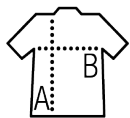

Quality

Brushed fleece 280
80% cotton - 20% recycled polyester GRS certified

Style

Available sizes

Sizes	XS	S	M	L	XL	XXL	3XL	4XL*	5XL*
A/B	68/46	70/51	71,5/56	73/61	74,5/66	76/71	77,5/76	79/81	80,5/86

Available colours

Packaging

 Carton size : 54 x 35 x 36 cm

 Weight per carton : 0.00 kg

Related products